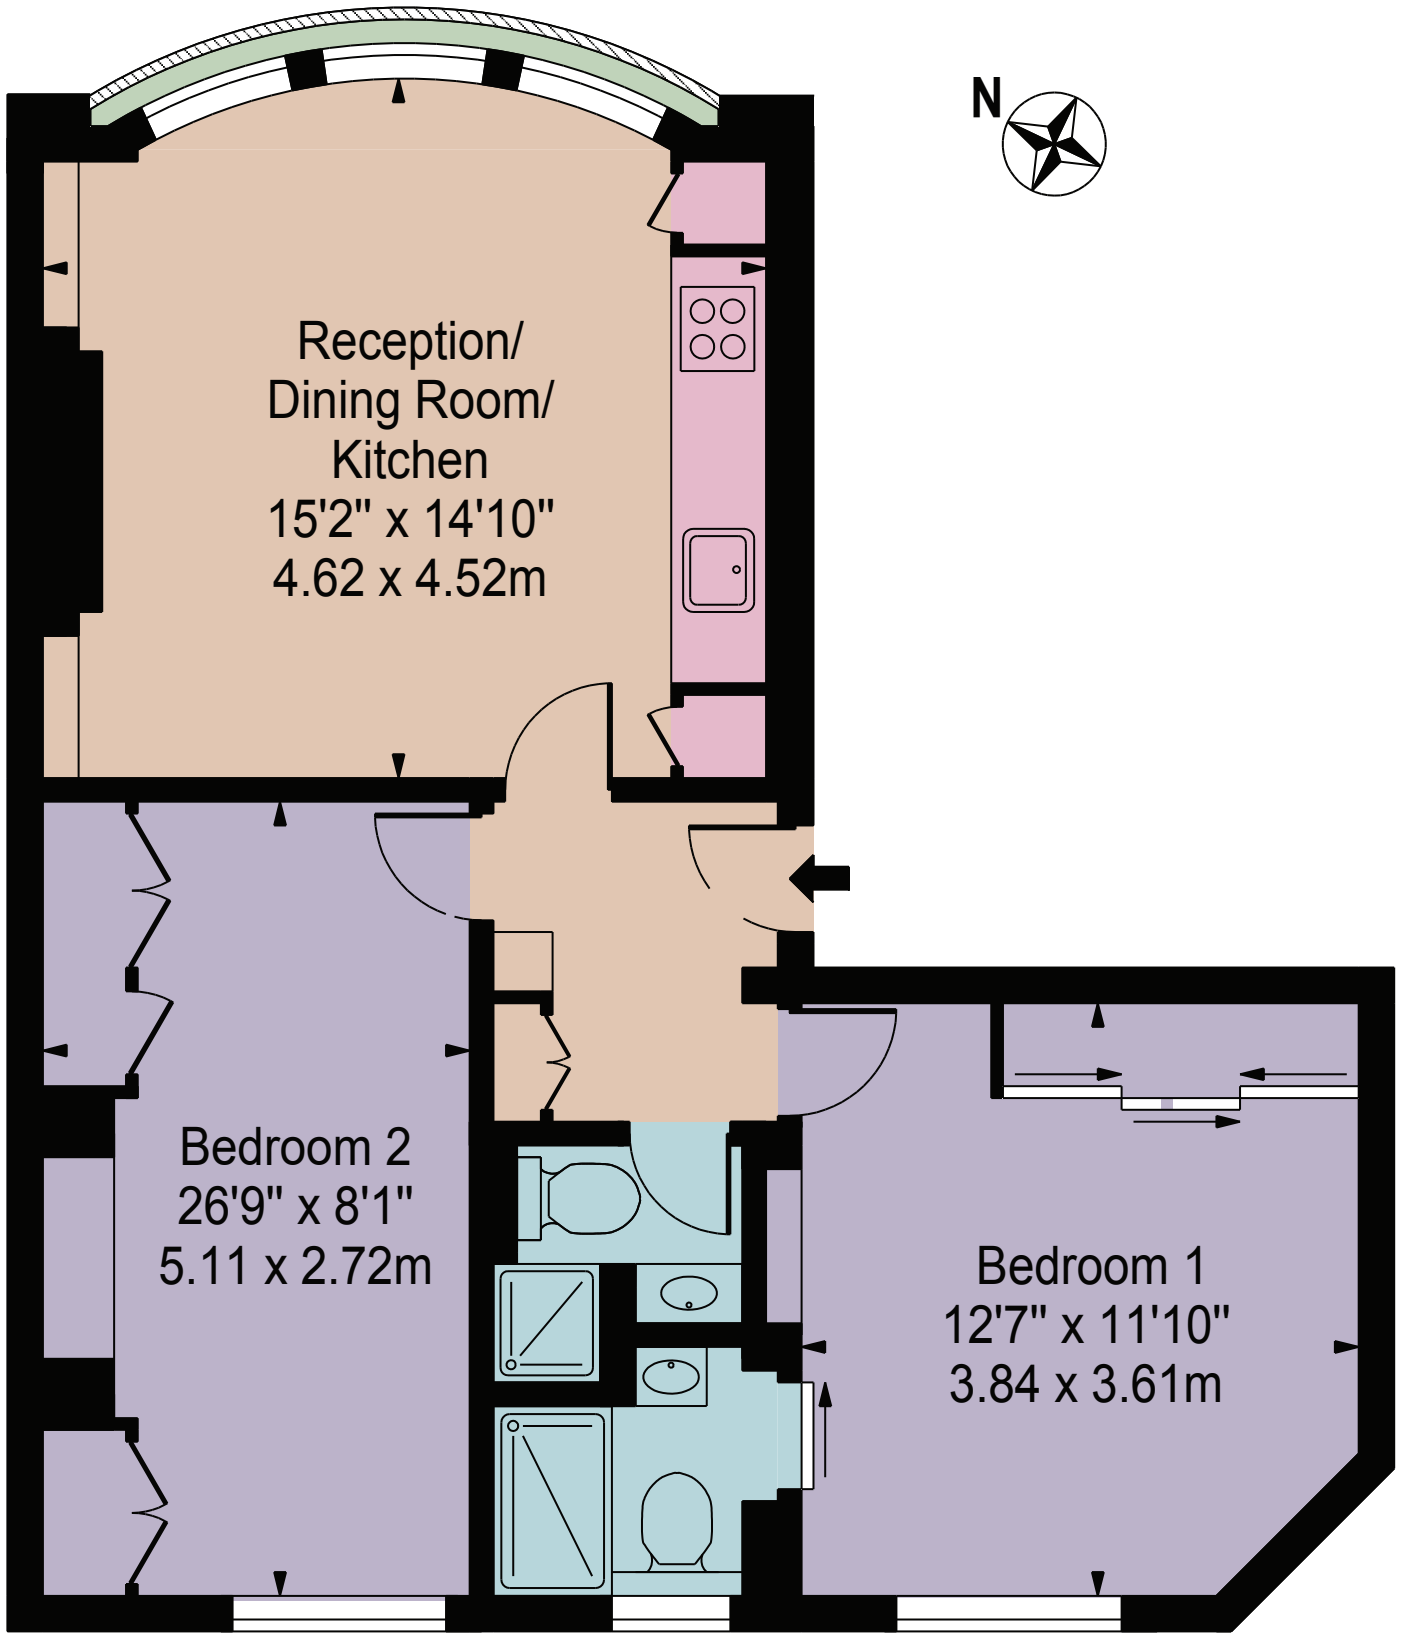

# Portman Mansions

Approx. Gross Internal Area 628 Sq Ft - 58.34 Sq M

## Ground Floor

For Illustration Purposes Only - Not To Scale

This floor plan should be used as a general outline for guidance only and does not constitute in whole or in part an offer or contract. Any intending purchaser or lessee should satisfy themselves by inspection, searches, enquiries and full survey as to the correctness of each statement. Any areas, measurements or distances quoted are approximate and should not be used to value a property or be the basis of any sale or let.