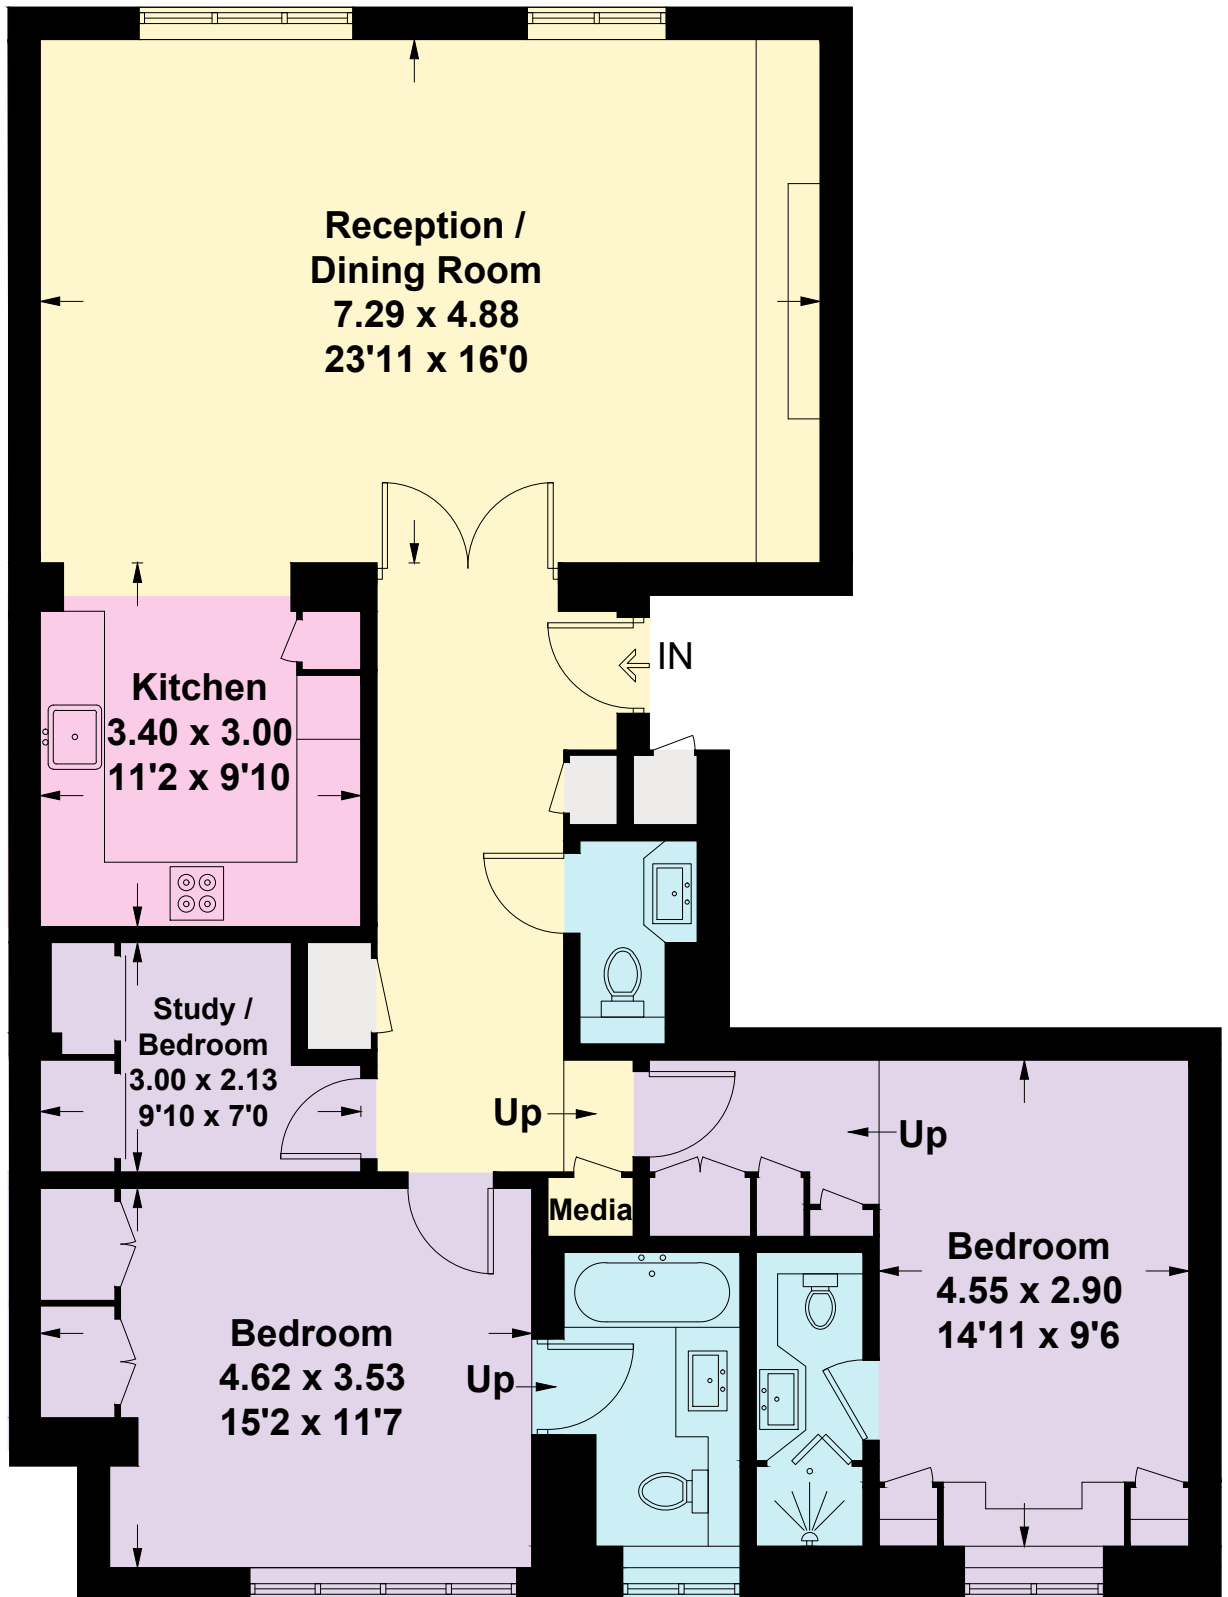

# Montrose Court, Princes Gate, SW7

Approximate Gross Internal Area = 112.1 sq m / 1207 sq ft  
(Including Outside Cupboard)

## First Floor

This plan is for layout guidance only. Not drawn to scale unless stated. Windows and door openings are approximate. Whilst every care is taken in the preparation of this plan, please check all dimensions, shapes and compass bearings before making any decisions reliant upon them. (ID502979)