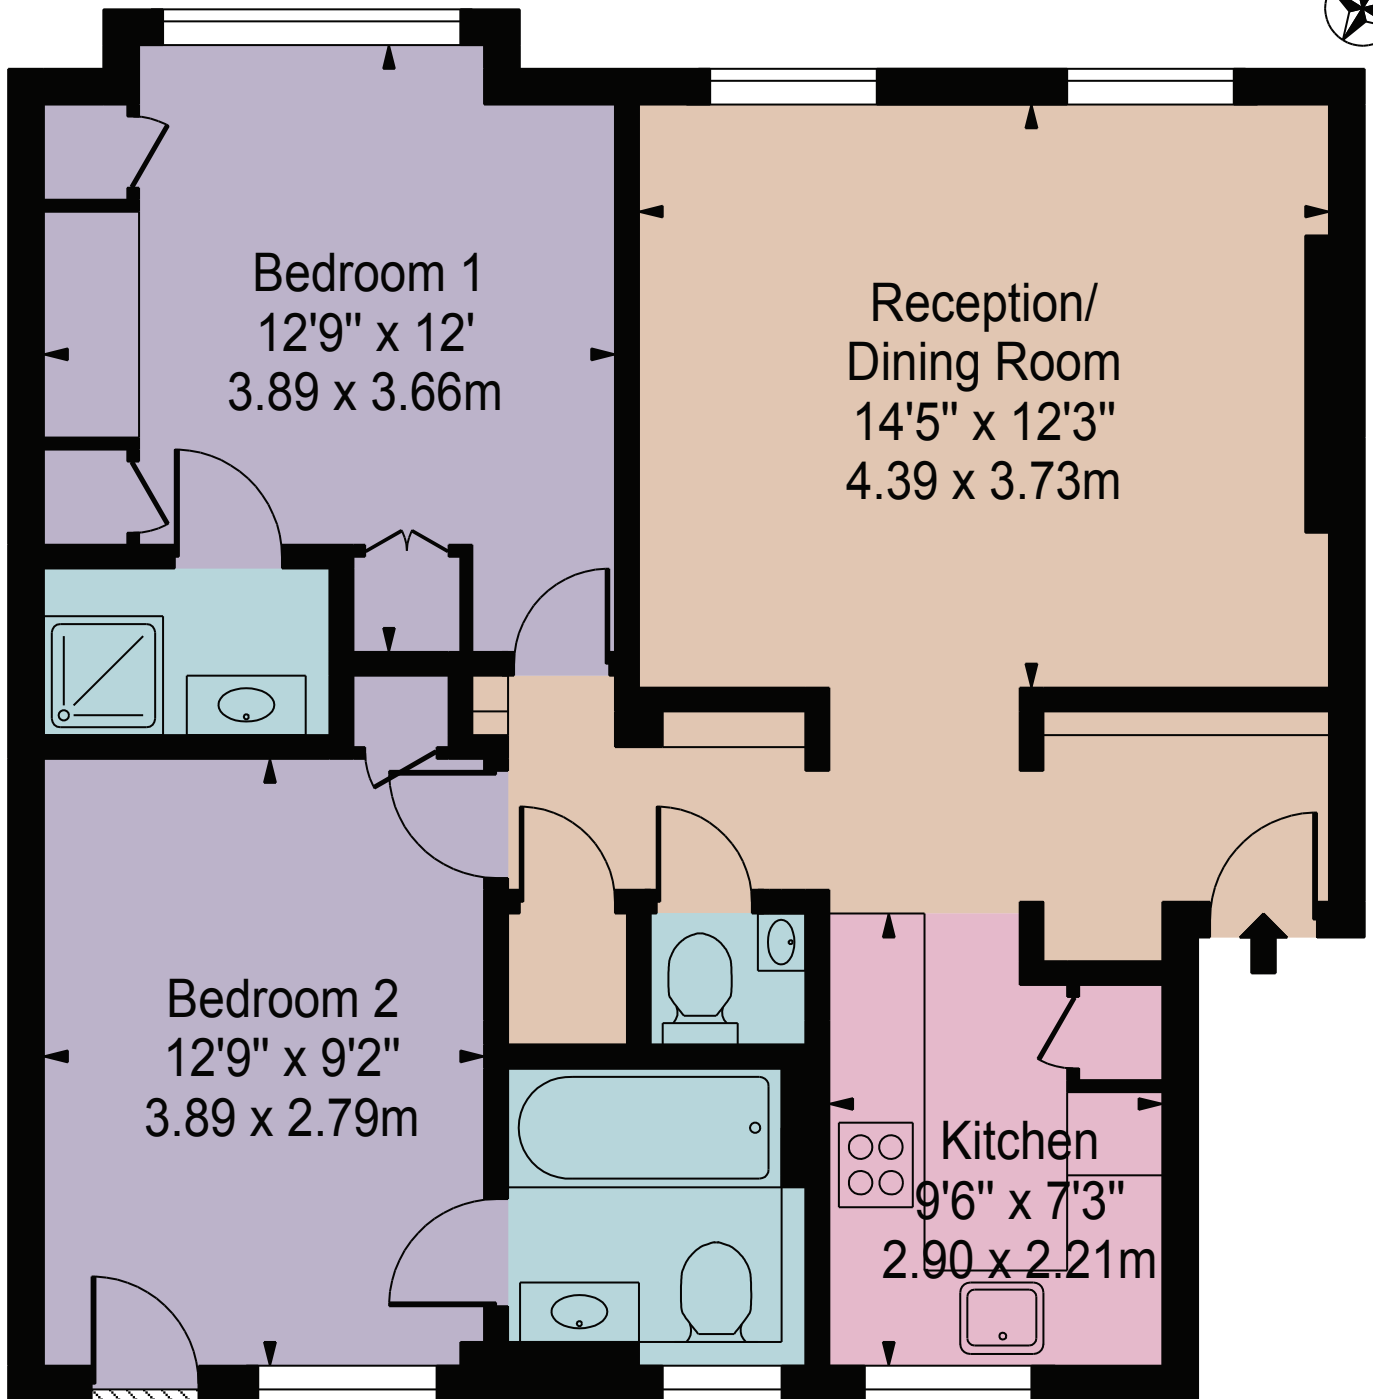

# Clarewood Court

Approx. Gross Internal Area 690 Sq Ft - 64.10 Sq M

## Third Floor

For Illustration Purposes Only - Not To Scale

This floor plan should be used as a general outline for guidance only and does not constitute in whole or in part an offer or contract. Any intending purchaser or lessee should satisfy themselves by inspection, searches, enquiries and full survey as to the correctness of each statement. Any areas, measurements or distances quoted are approximate and should not be used to value a property or be the basis of any sale or let.