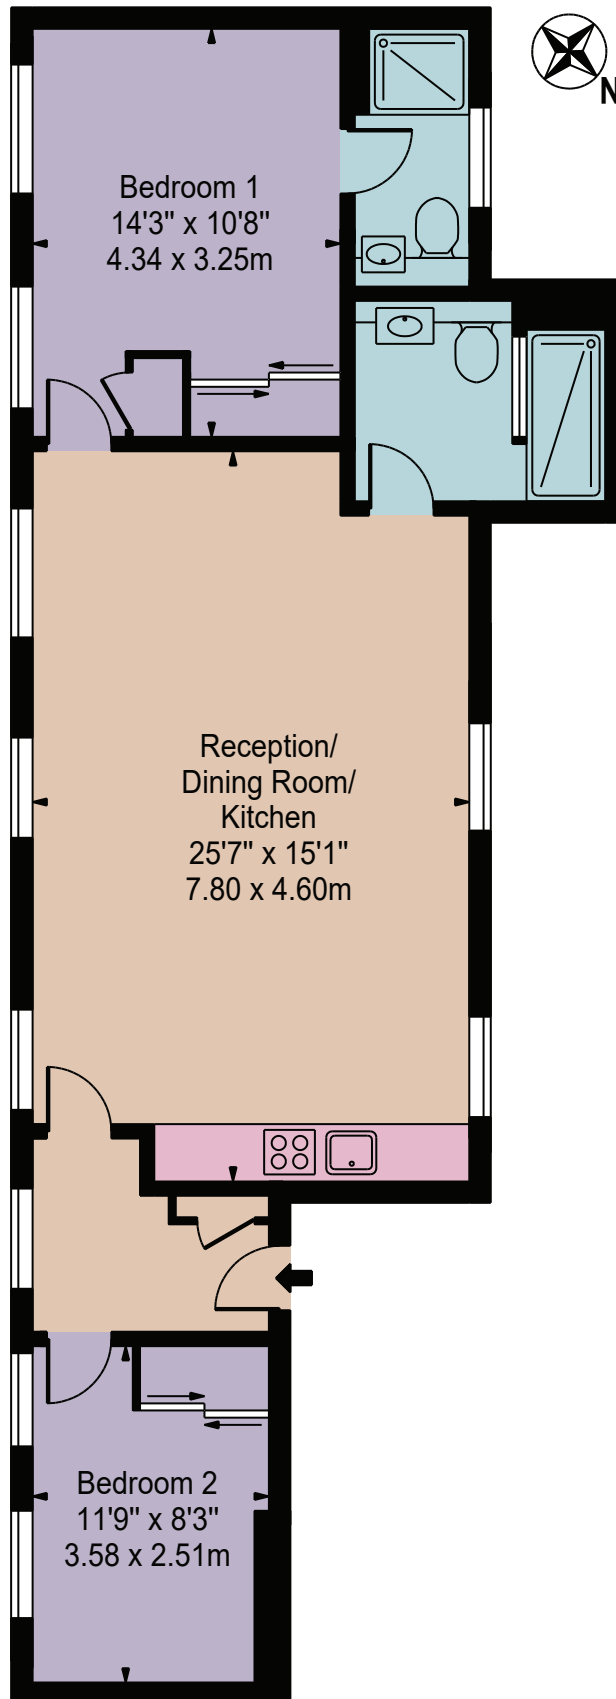

Pinks Mews

Approx. Gross Internal Area 785 Sq Ft - 72.93 Sq M

Second Floor

For Illustration Purposes Only - Not To Scale

This floor plan should be used as a general outline for guidance only and does not constitute in whole or in part an offer or contract. Any intending purchaser or lessee should satisfy themselves by inspection, searches, enquiries and full survey as to the correctness of each statement. Any areas, measurements or distances quoted are approximate and should not be used to value a property or be the basis of any sale or let.