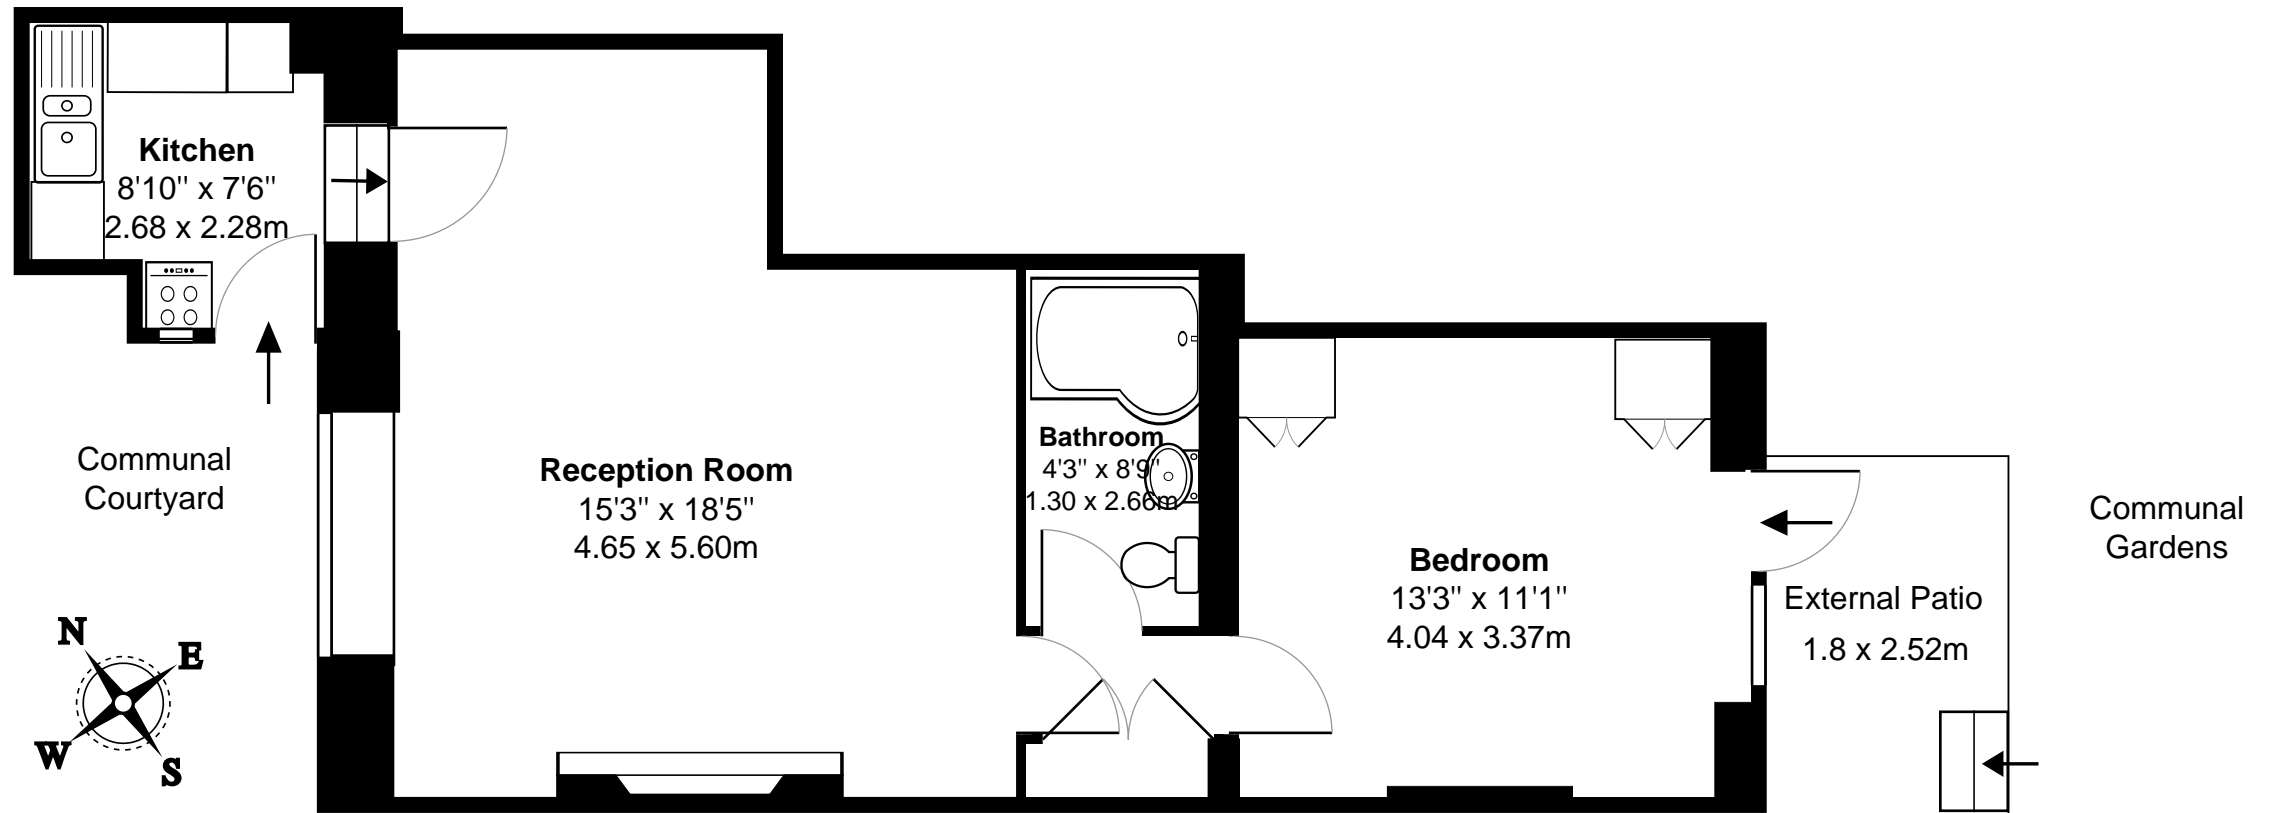

23A Orsett Terrace, LONDON W2 6AJ

Total Internal Floor Area: 517 ft² ... 48.0 m²

All measurements are approximate and for display purposes only,
NOT TO SCALE