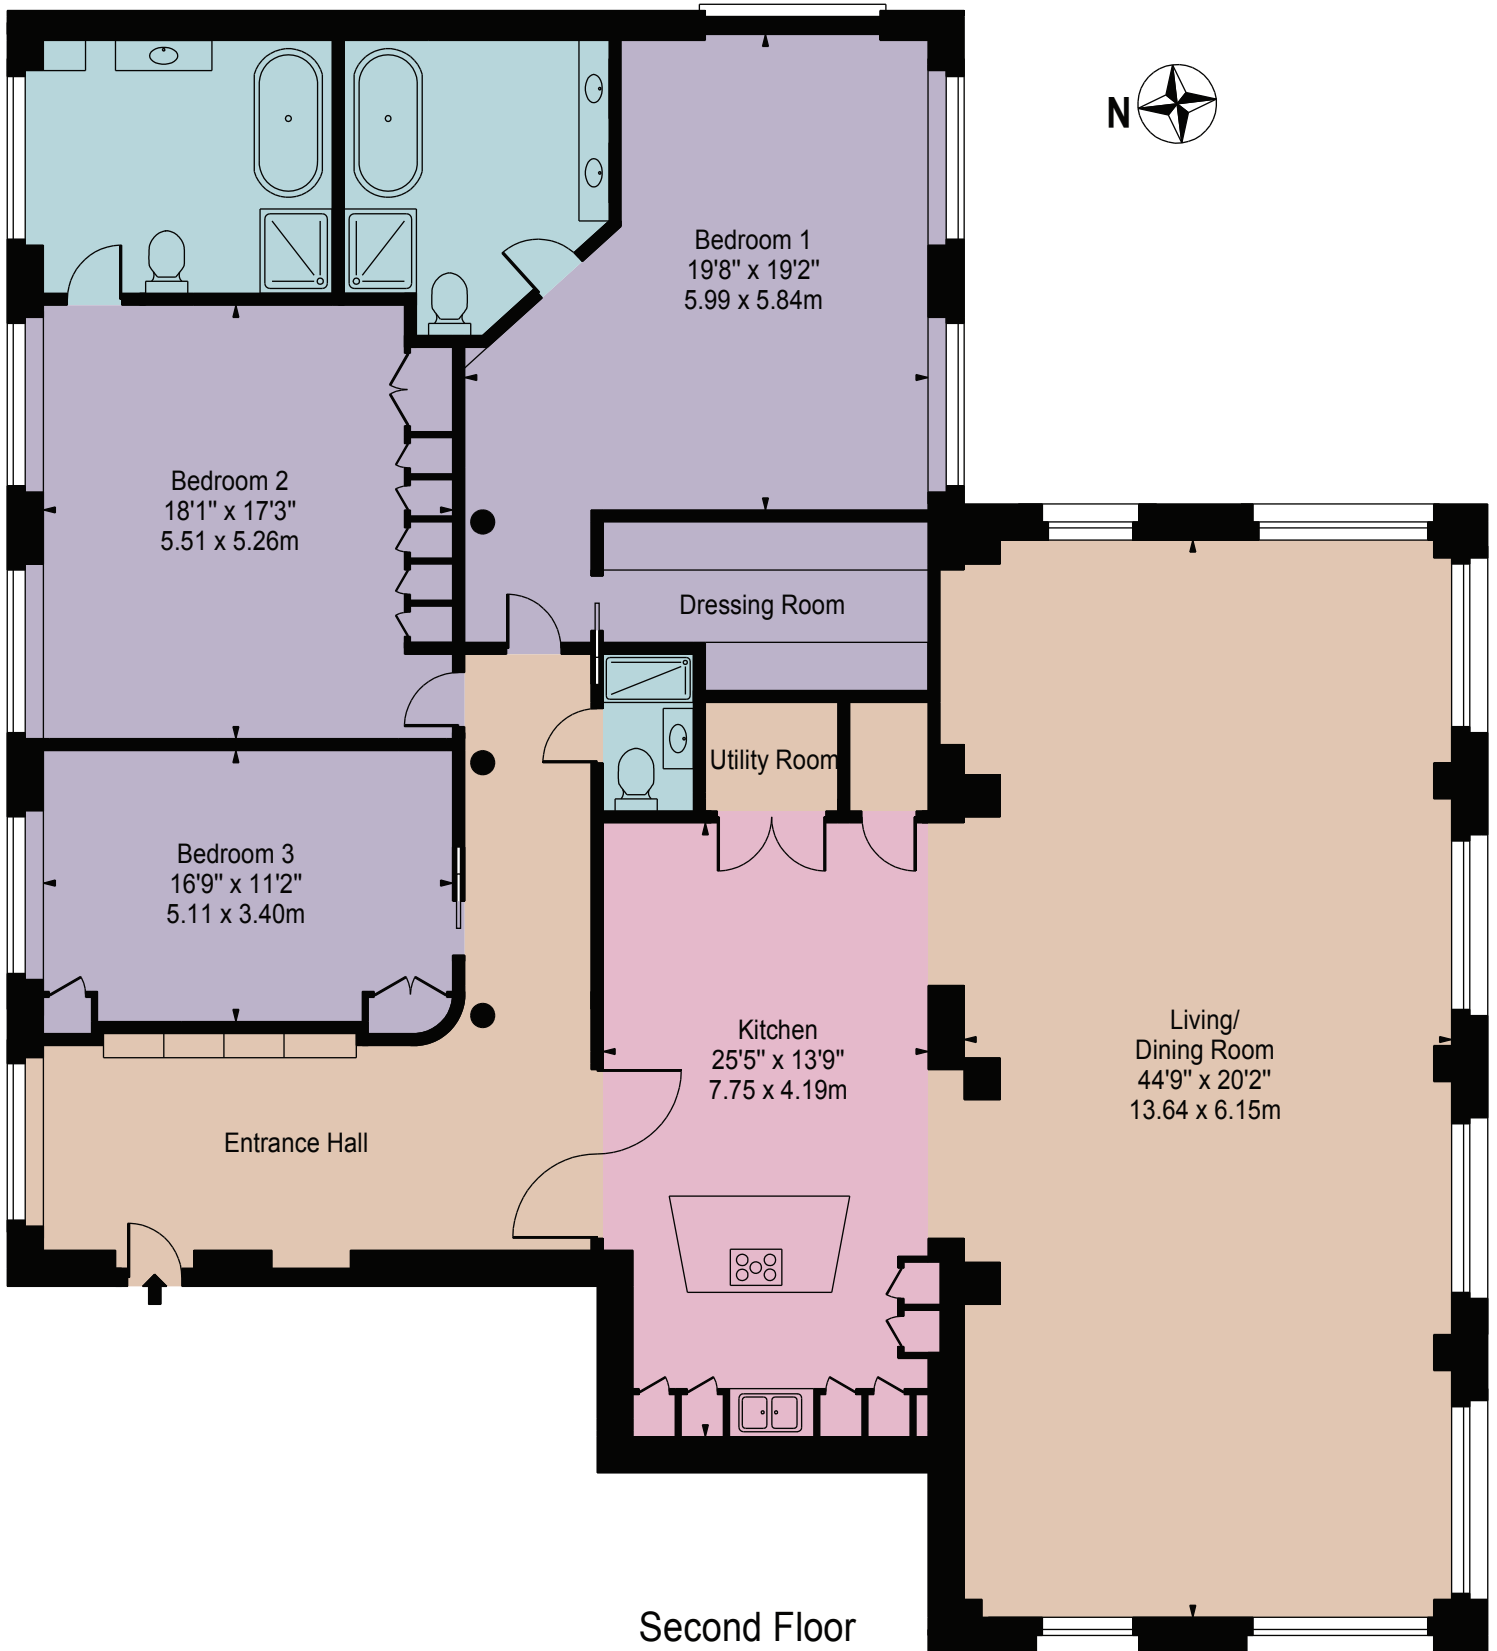

Chappell Lofts

Approx. Gross Internal Area 2889 Sq Ft - 268.40 Sq M

Second Floor

For Illustration Purposes Only - Not To Scale

This floor plan should be used as a general outline for guidance only and does not constitute in whole or in part an offer or contract. Any intending purchaser or lessee should satisfy themselves by inspection, searches, enquiries and full survey as to the correctness of each statement. Any areas, measurements or distances quoted are approximate and should not be used to value a property or be the basis of any sale or let.