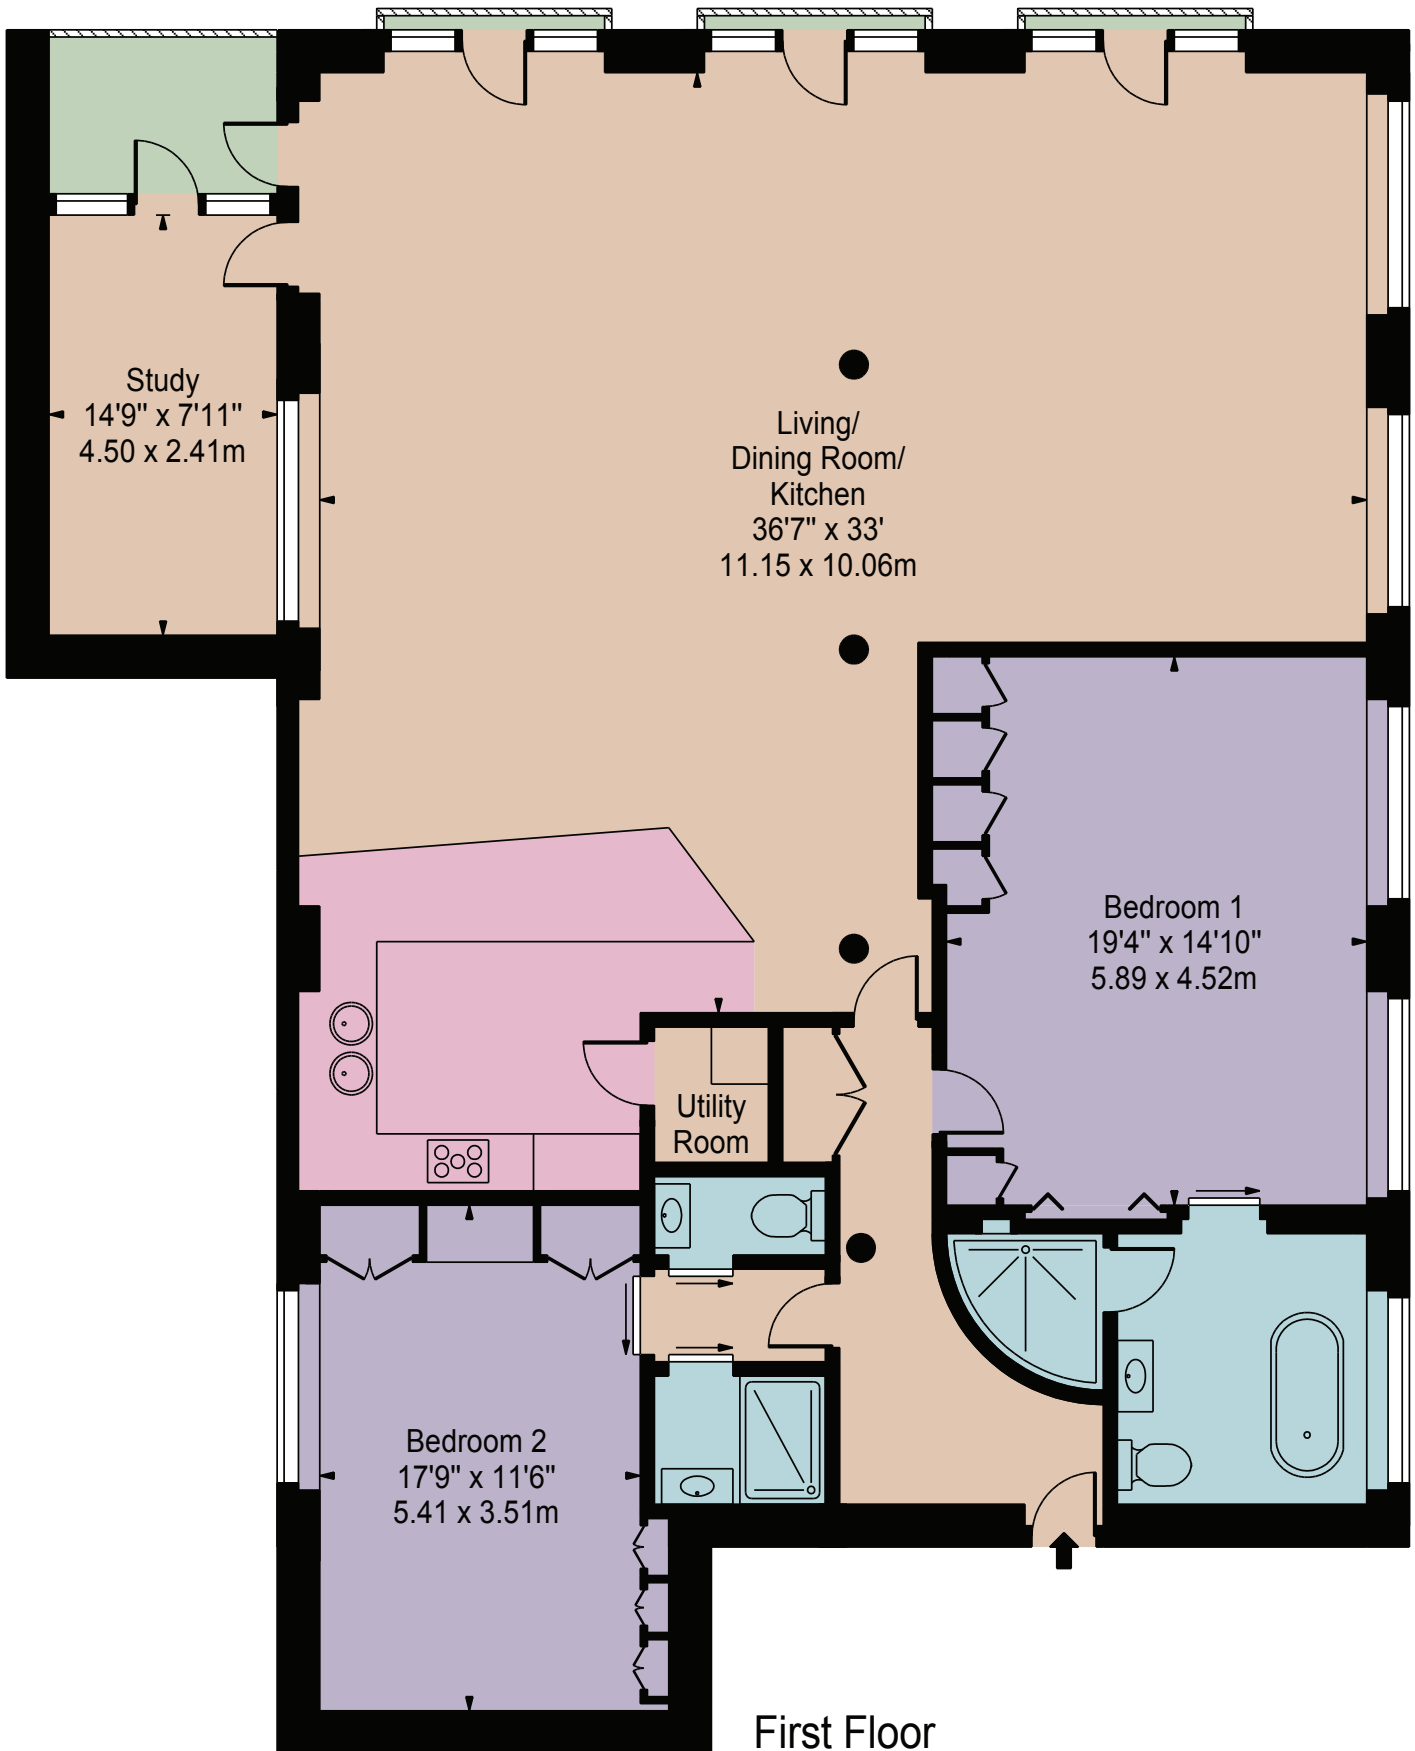

Chappell Lofts

Approx. Gross Internal Area 2108 Sq Ft - 195.84 Sq M

For Illustration Purposes Only - Not To Scale

This floor plan should be used as a general outline for guidance only and does not constitute in whole or in part an offer or contract. Any intending purchaser or lessee should satisfy themselves by inspection, searches, enquiries and full survey as to the correctness of each statement. Any areas, measurements or distances quoted are approximate and should not be used to value a property or be the basis of any sale or let.