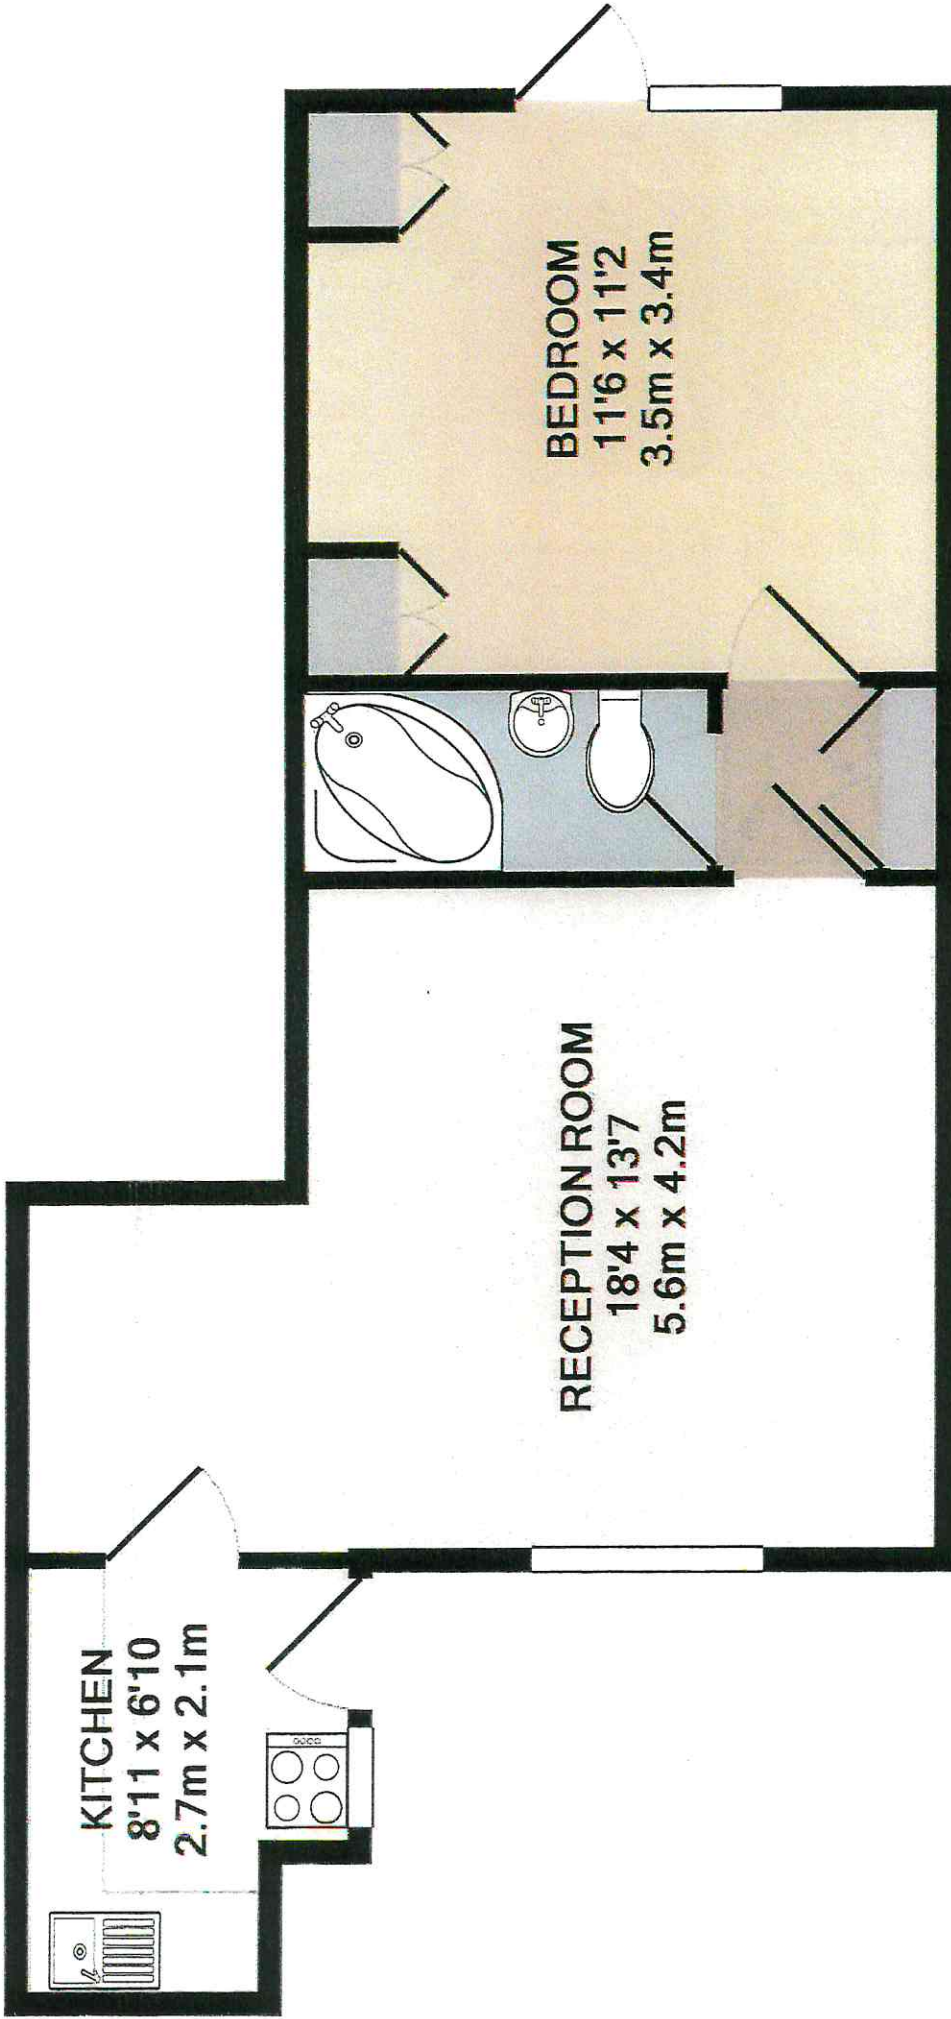

TOTAL APPROX. FLOOR AREA 473 SQ.FT. (44.0 SQ.M.)

For illustrative purposes only. Decorative finishes, fixtures, fittings and furnishings do not represent the current state of the property. Measurements are approximate. Not to scale  
Made with Metropix ©2015

TOTAL APPROX. FLOOR AREA 473 SQ.FT. (44.0 SQ.M.)

Whilst every attempt has been made to ensure the accuracy of the floor plan contained here, measurements of doors, windows, rooms and any other items are approximate and no responsibility is taken for any error, omission, or mis-statement. This plan is for illustrative purposes only and should be used as such by any prospective purchaser. The services, systems and appliances shown have not been tested and no guarantee as to their operability or efficiency can be given  
Made with Metropix ©2015