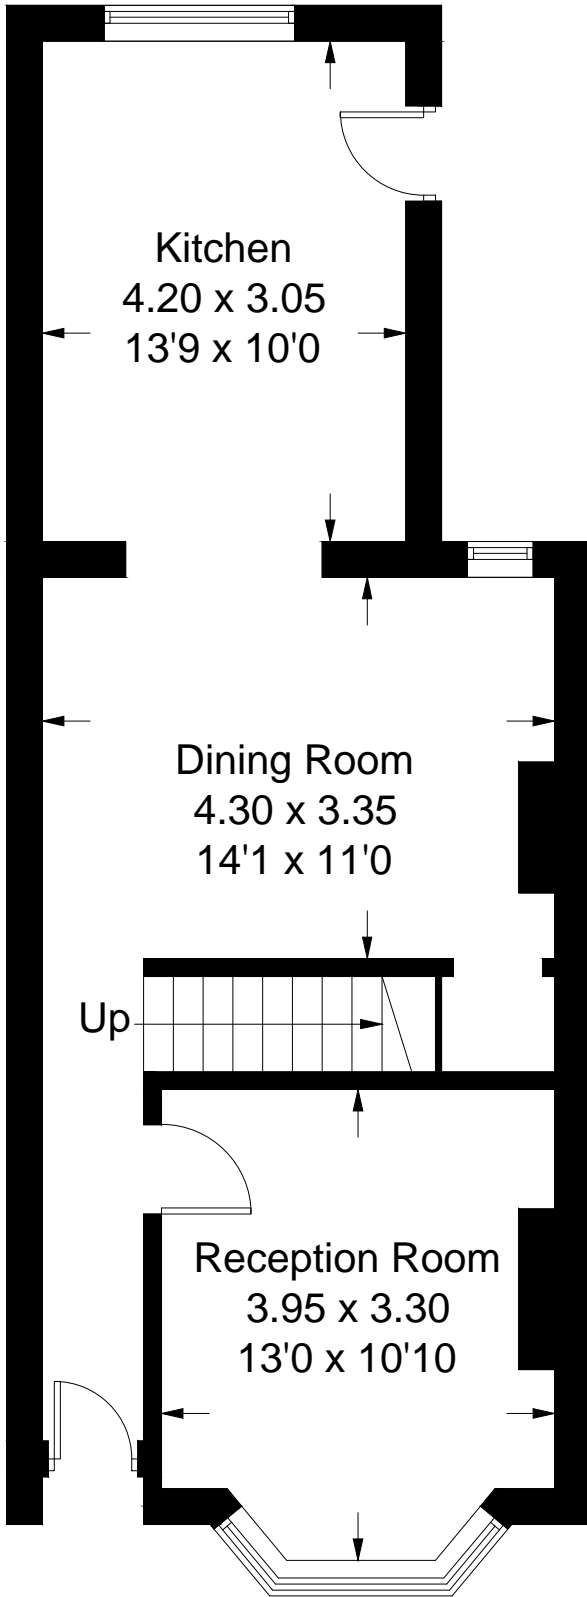

149 Westfield Road

Approximate Gross Internal Area
80.4 sq m / 865 sq ft

Ground Floor

First Floor