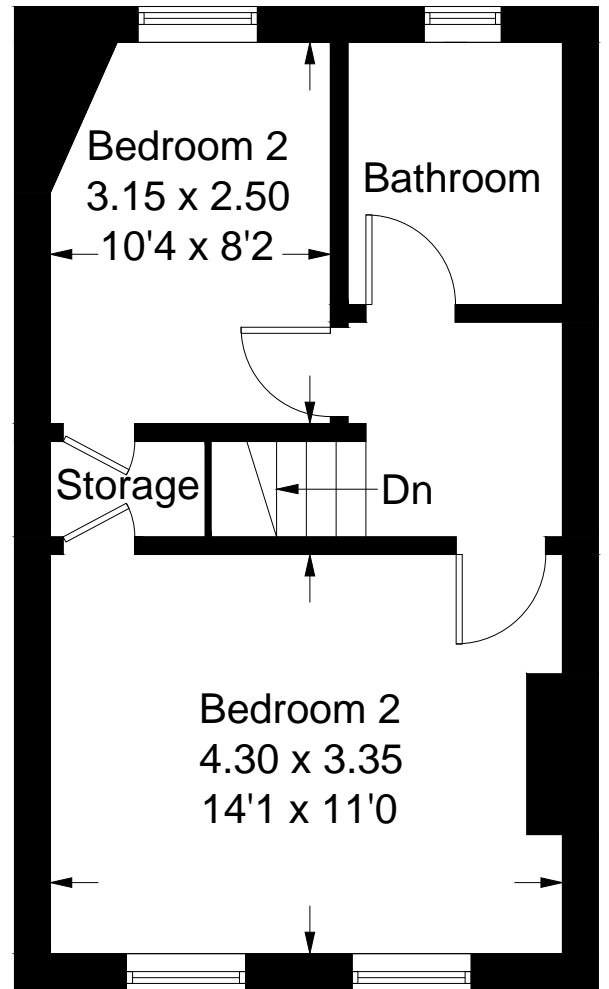

149 Westfield Road

Approximate Gross Internal Area
80.4 sq m / 865 sq ft

Ground Floor

First Floor